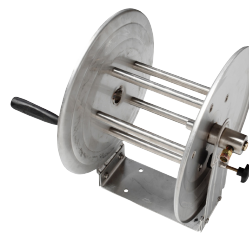

Hose Reel Cabinet

Enables the efficient storage of hoses without kinking and prevents damage. Available in stainless steel, powder coated, retractable and manual versions