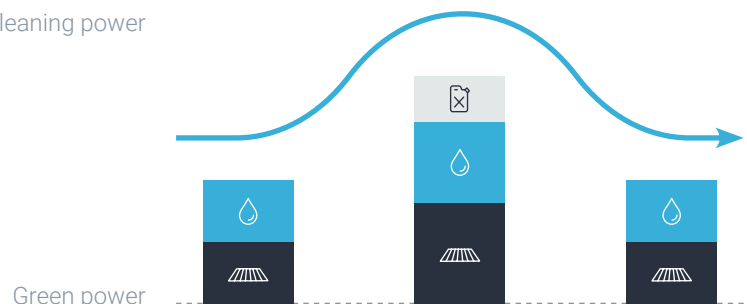

Burst of power

Green or not, sometimes an extra effort is required. For deep, restorative cleaning or unexpected challenges Ecoflex's burst of power temporarily maximises brush pressure, water and detergent for a single powerful cleaning boost at the touch of a button. If the job is done in less than 60 seconds, just push the button again and return to eco-cleaning mode.

Cleaning power