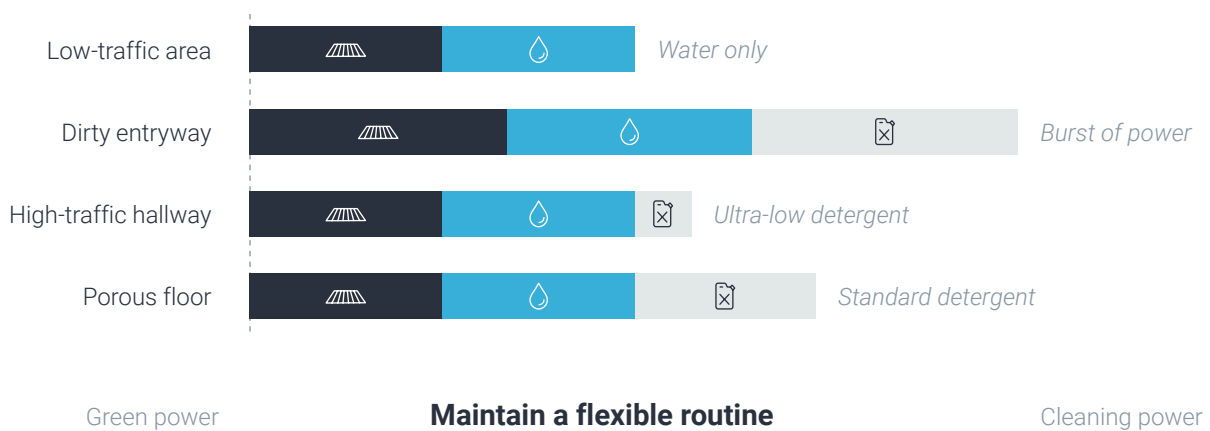

Green cost efficiency

Green cleaning is good for business. The green flexible and economical Ecoflex is a scrubber dryer designed to meet the needs of professionals. You can develop a routine that works and quickly adjust to whatever the job demands. Be prepared to get more out of your budget, clean with less impact to the environment and maintain clean, shiny floors when you do.

Cost efficient timesaver

Time is money – and today's demand for cost efficiency and high standards requires a solution that is economical and flexible as well as user-friendly. Nilfisk Ecoflex combines economic sense with ecological conscience. Precious resources are saved with a flexible one-touch control system that can be easily set to clean a range of different hard surface types during a single cleaning operation. With more performance right at your fingertips, you'll save time, use fewer machines, and reduce water and detergent consumption. Today's increasing demands for cost efficiency are tough to meet. Now you can do more with less.

Fits any routine

With the Nilfisk Ecoflex, weekly floor scrubbing routines were never easier. Clean low-traffic areas with water only, use ultra-low detergent when you need to, and jump to a burst of power to deep-clean and tackle dirtier areas. Find the routine that works for you. The system's flexibility makes it easy to develop the ideal routine for your staff, your floors and your budget.

Green conscience made easier

Designed to meet the highest 'green meets clean' standards, the Ecoflex system adds green value to any CSR-programme with water-only mode, and if needed its finely targeted and limited use of detergent. A clean environment is a healthy environment. Make a proper cleaning job of it and ensure a sound indoor climate with Nilfisk Ecoflex. The Ecoflex system allows you to define your own level of eco responsibility and get your perfect green cleaning programme.